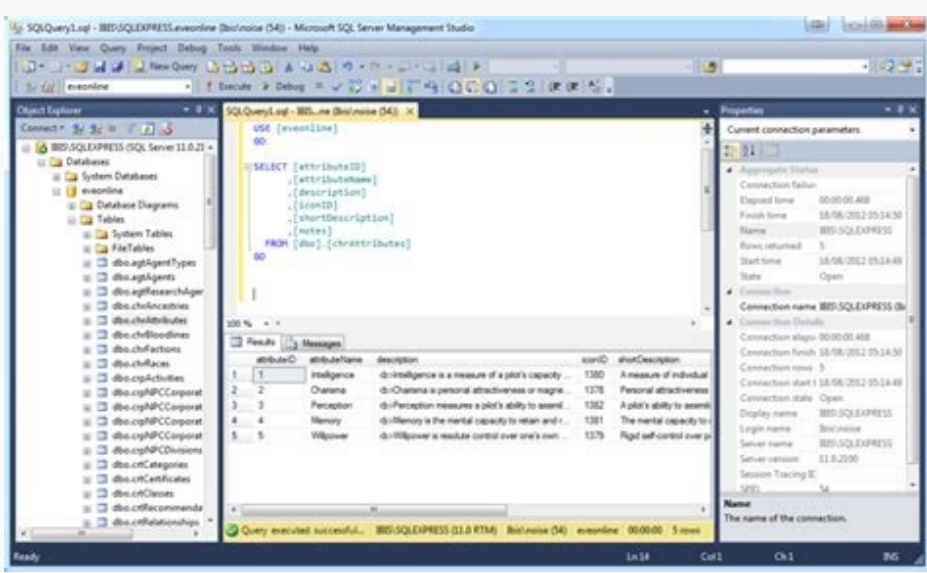

Sql server agent 2014 express

How to download sql server 2014 express. Sql server agent service not starting in sql server 2014 express. Sql server 2014 express agent. How to enable sql server agent in sql server 2014 express. Sql server agent started and then stopped 2014 express. Sql server agent not starting in sql server 2014 express.